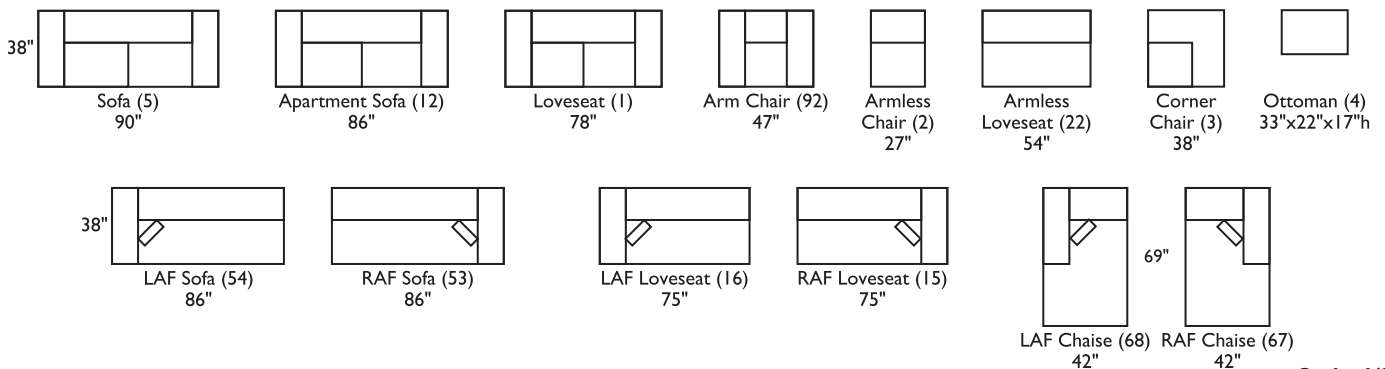

austin sofa collection

austin sofa: 90"w x 38"d x 32.5"h

sample sectional configurations

austin sectional: 117"w x 69"d x 32.5"h

austin arm chair: 47"w x 38"d x 32.5"h

Scale: 1/8"=1'

The strong modern features of the **Austin Collection** has become a dane decor favorite. The European styling including the tight back cushions and unique arm design has a surprisingly comfortable seat. The **Austin** has the flexibility of Sofa, Sectional and Sleeper options (see the Tucson Collection (#579)). Available with tapered wood block legs or slim, polished aluminum legs. Made in USA.