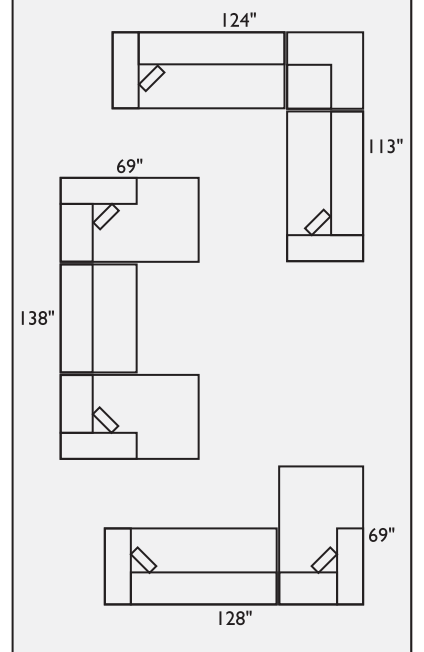

austin sofa collection

austin sofa: 90"w x 38"d x 32.5"h

sample sectional configurations

austin sectional: 117"w x 69"d x 32.5"h

austin arm chair: 47"w x 38"d x 32.5"h

Scale: 1/8"=1'

The strong modern features of the **Austin Collection** has become a dane decor favorite. The European styling including the tight back cushions and unique arm design has a surprisingly comfortable seat. The **Austin** has the flexibility of Sofa, Sectional and Sleeper options (see the Tucson Collection (#579)). Available with tapered wood block legs or slim, polished aluminum legs. Made in USA.