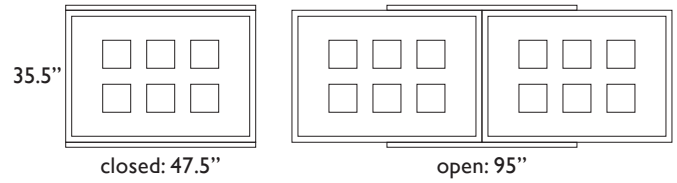

concord dining collection

concord dining table (large) | shown in wenge-stained oak w/ checkered glass

concord table (small)

concord table (large)

Scale: 1/4"=1'

concord dining table (large) | 35.5" w x 47.5" l / extends to 95" l x 29.5" h | shown in cherry-stained beech w/ checkered glass

concord dining table (small) | 35.5" w x 35.5" l / extends to 71" l x 29.5" h | shown in cherry-stained beech w/ all frosted glass

alex dining chair | 18" w x 21" d x 41.5" h | available in cherry- or wenge-stained beech and teak-stained ash.