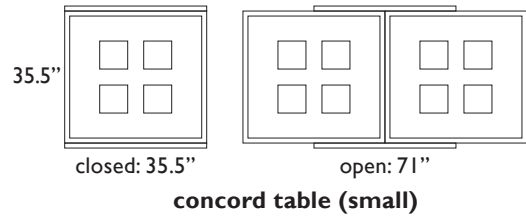

concord dining collection

concord dining table (large) | shown in wenge-stained oak w/ checkered glass

concord table (small)

concord table (large)

Scale: 1/4"=1'

concord dining table (large) | 35.5" w x 47.5" l / extends to 95" l x 29.5" h | shown in cherry-stained beech w/ checkered glass

concord dining table (small) | 35.5" w x 35.5" l / extends to 71" l x 29.5" h | shown in cherry-stained beech w/ all frosted glass

alex dining chair | 18" w x 21" d x 41.5" h | available in cherry- or wenge-stained beech and teak-stained ash.