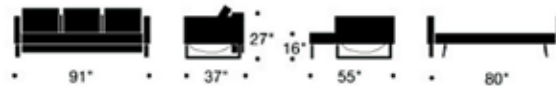

# louis deluxe sleep sofa

**louis sleep sofa** | 91"w x 37"/55"d x 34" | shown in camel leather textile

front view of sofa

rear view of sofa

sleeper position

white leather textile

camel leather textile

black leather textile

The **Louis Deluxe Sleep Sofa** is classic and innovative with its clean lines, timeless style and function. The seat pulls out to allow the back rest to transition into the bed position. Upholstered with high-quality pocket springs and foam. Clean cut legs in brushed stainless steel finish it off. Sleeps 2 in the bed position. Designed in Denmark, proudly made in China.