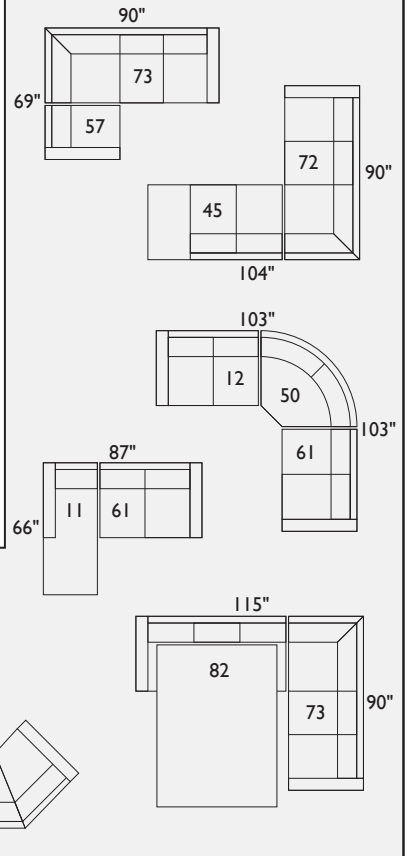

camden sofa collection

sample sectional configurations

camden sectional + angled ottoman: 128"w x 55"d x 35"h, shown in nappa tan leather

camden loveseat + sofa: shown in black leather

Scale: 1/8"=1'

Our **Camden Sofa Collection** has soft clean lines and abiding comfort which has made it a dane decor favorite. Framed in solid hardwood and Dacron-wrapped seat cushions, the **Camden** features T-cushion backrests, straight track arms, strong wood block legs and garment-quality tailoring. Multiple sectional configurations are available including Queen Sleeper elements. Made in Canada.