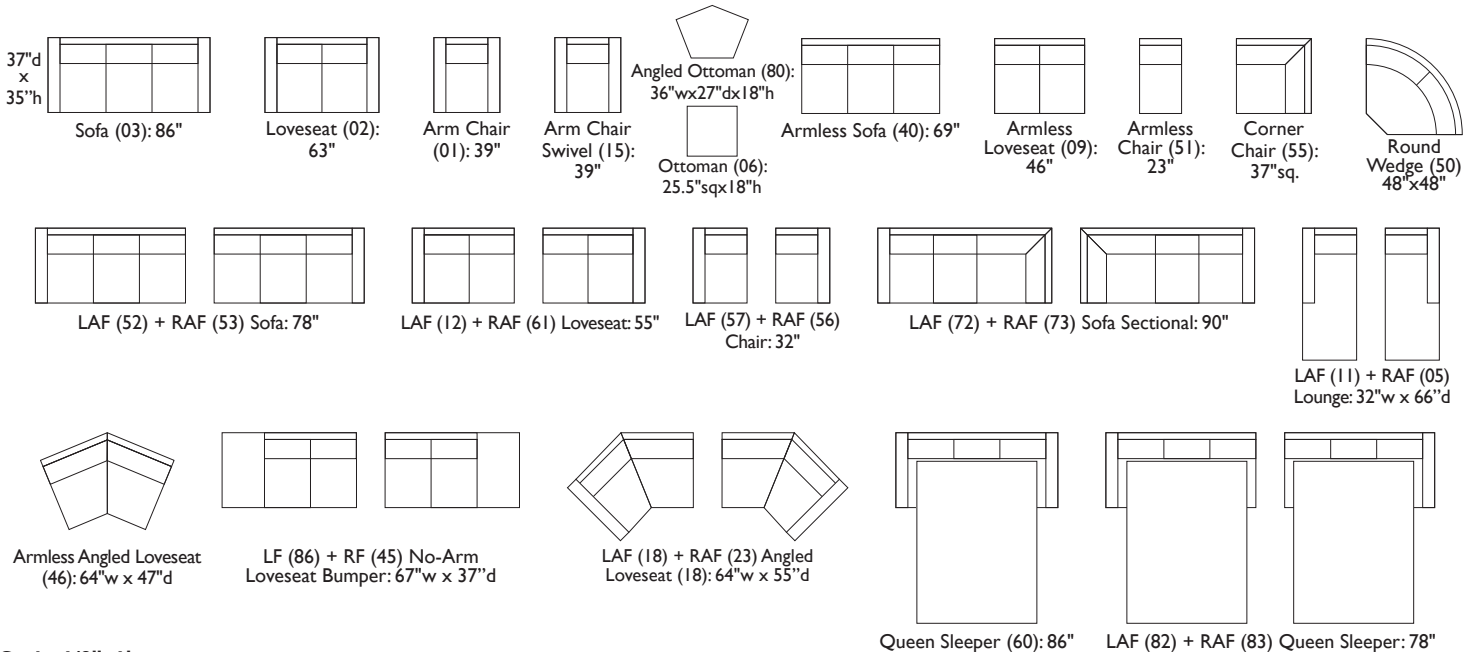

camden sofa collection

sample sectional configurations

camden sectional + angled ottoman: 128"w x 55"d x 35"h, shown in nappa tan leather

camden loveseat + sofa: shown in black leather

Scale: 1/8"=1'

Our **Camden Sofa Collection** has soft clean lines and abiding comfort which has made it a dane decor favorite. Framed in solid hardwood and Dacron-wrapped seat cushions, the **Camden** features T-cushion backrests, straight track arms, strong wood block legs and garment-quality tailoring. Multiple sectional configurations are available including Queen Sleeper elements. Made in Canada.

Finish Options: Available in over 75 Leathers or 300 fabrics. Wood Leg available in 11 different finishes.

furniture for the modern mind	Downingtown 610.269.2991	Langhorne 215.752.3042	Philadelphia 215.922.2104	Mt. Laurel, NJ 856.802.1011	www.danedecor.com
-------------------------------	-----------------------------	---------------------------	------------------------------	--------------------------------	--