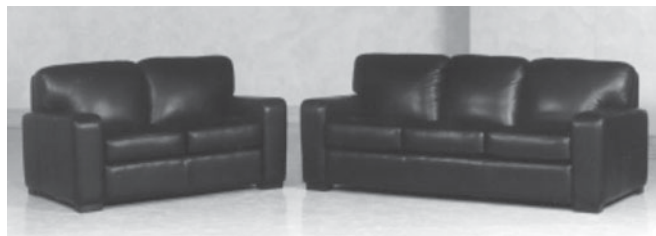

camden sofa collection

sample sectional configurations

camden sectional + angled ottoman: 128"w x 55"d x 35"h, shown in nappa tan leather

camden loveseat + sofa: shown in black leather

Scale: 1/8"=1'

Our **Camden Sofa Collection** has soft clean lines and abiding comfort which has made it a dane decor favorite. Framed in solid hardwood and Dacron-wrapped seat cushions, the **Camden** features T-cushion backrests, straight track arms, strong wood block legs and garment-quality tailoring. Multiple sectional configurations are available including Queen Sleeper elements. Made in Canada.

Finish Options: Available in over 75 Leathers or 300 fabrics. Wood Leg available in 11 different finishes.

furniture for the modern mind	Downingtown 610.269.2991	Langhorne 215.752.3042	Philadelphia 215.922.2104	Mt. Laurel, NJ 856.802.1011	www.danedecor.com
-------------------------------	-----------------------------	---------------------------	------------------------------	--------------------------------	--