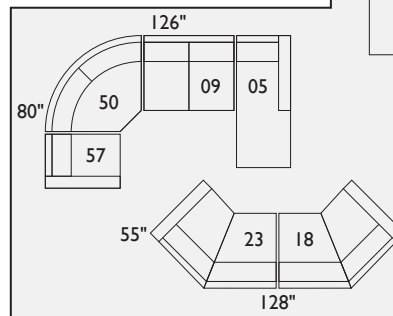

camden sofa collection

sample sectional configurations

camden sectional + angled ottoman: 128"w x 55"d x 35"h, shown in nappa tan leather

camden loveseat + sofa: shown in black leather

Scale: 1/8"=1'

Our **Camden Sofa Collection** has soft clean lines and abiding comfort which has made it a dane decor favorite. Framed in solid hardwood and Dacron-wrapped seat cushions, the **Camden** features T-cushion backrests, straight track arms, strong wood block legs and garment-quality tailoring. Multiple sectional configurations are available including Queen Sleeper elements. Made in Canada.