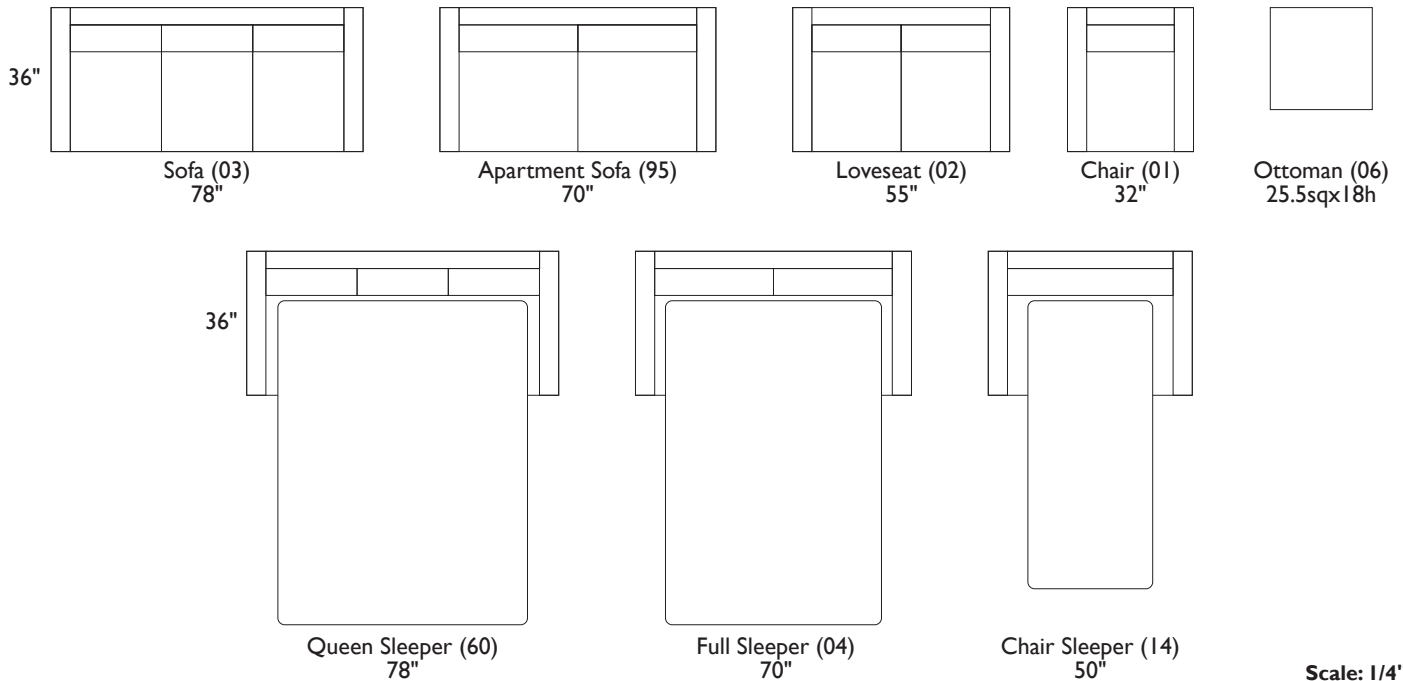

canton sofa / sleeper collection

canton full sleeper: shown in red leather w/ chrome legs, 70"w x 36"d x 35"h

The **Canton Sofa / Sleeper Collection** is our very elegant, yet simple sleeper solution. The small proportions and narrow arms make it ideal for a small den or extra bedroom. Available in leather or fabric with wood or chrome legs, the **Canton** offers countless design options with distinctive European-inspired styling. Standard mattress is 4" thick, a 6" Deluxe Mattress is available for the sleepers. Made in Canada.

Finish Options: Available in 75 Leathers or 300 fabrics. Leg available in Chrome or Wood in 11 different finishes.