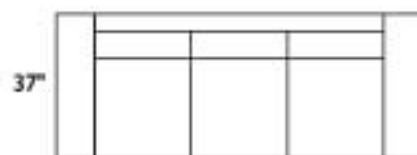

capsule sofa collection

capsule sofa: 91" w x 37" d x 36" h

Sofa (03)
91"Loveseat (02)
68"Arm Chair (01)
45"Ottoman (06)
29"x24"x18"h

Scale: 1/4"=1'

The **Capsule Sofa Collection** is defined by its playful arms and curved wood legs. The back cushions are attached to the frame to maintain a neat and consistent look. Framed in solid hardwood and Dacron-wrapped seat cushions for superior comfort. Available in a wide range of leather or fabrics. Standard leg in Wood, Metal Leg also available. Made in Canada.