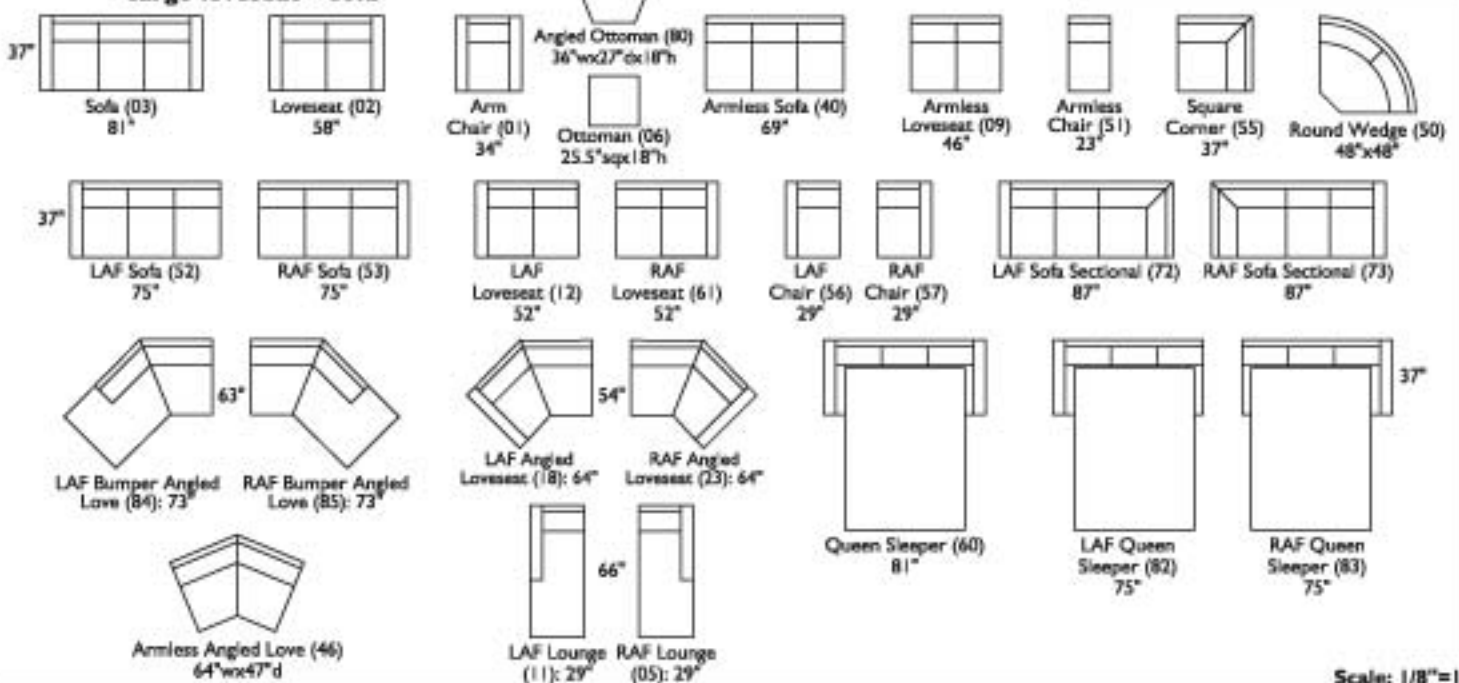

cargo sofa collection

cargo sectional: 125" w x 63" d x 35" h

cargo loveseat + sofa

Scale: 1/8"=1'

sample sectional configurations

The **Cargo Sofa Collection** takes its inspiration from the International Style of the 1920's. The sewn-tufted back cushions and polished chrome legs recall the Barcelona Chair and Grand Comfort Sofa. The look has been updated with modern seating comfort and multiple sectional configurations. Quality construction of hardwood frames and Dacron-wrapped foam seat cushions for lasting value. Made in Canada.