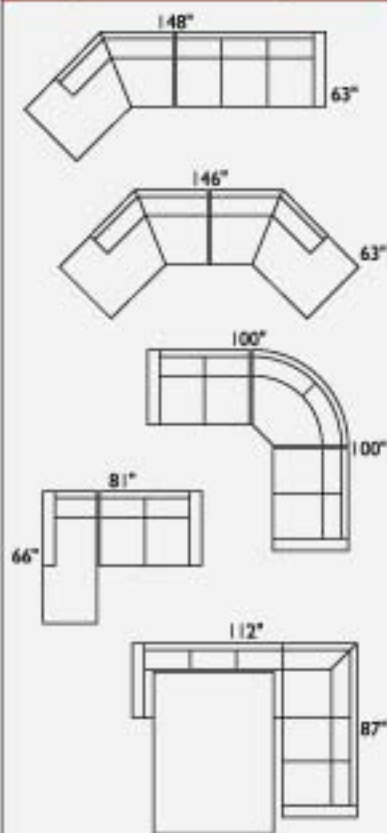

cargo sofa collection

cargo sectional: 125" w x 63" d x 35" h

cargo loveseat + sofa

Scale: 1/8"=1'

sample sectional configurations

The **Cargo Sofa Collection** takes its inspiration from the International Style of the 1920's. The sewn-tufted back cushions and polished chrome legs recall the Barcelona Chair and Grand Comfort Sofa. The look has been updated with modern seating comfort and multiple sectional configurations. Quality construction of hardwood frames and Dacron-wrapped foam seat cushions for lasting value. Made in Canada.