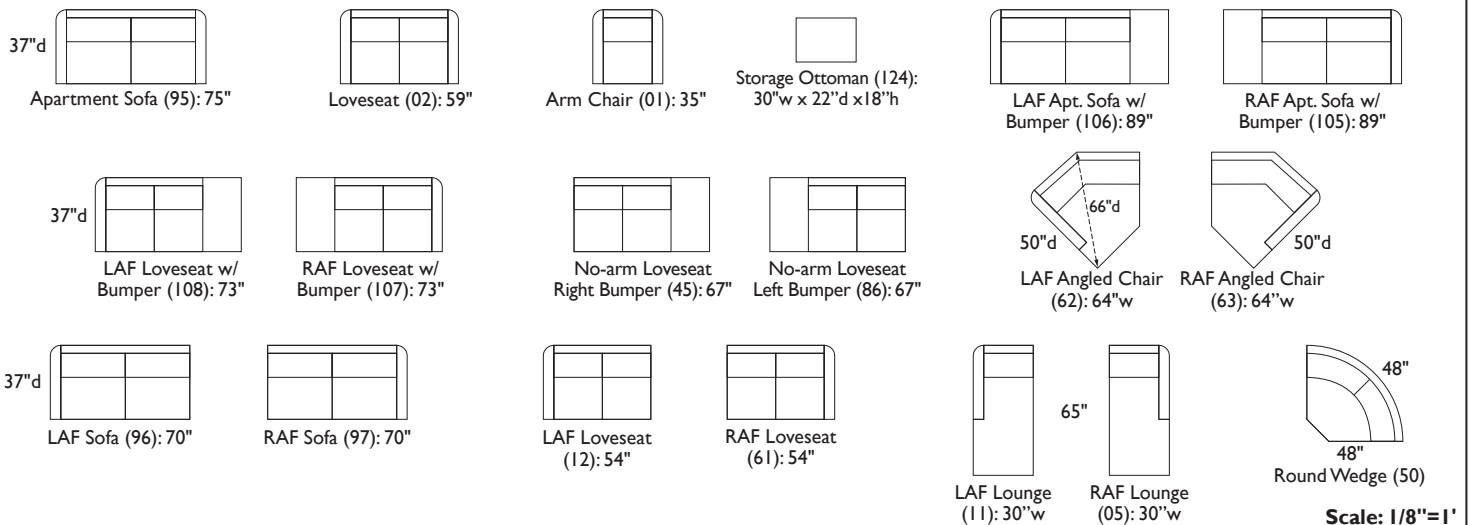

camelot collection

camelot apartment sofa and arm chair: 75" w x 37" d x 33" h (sofa), 35" w x 37" d x 33" h (arm chair), shown with metal leg

**** PLEASE NOTE:** The Camelot Collection has some pieces that are over-size.
Be sure to check room + home access dimensions before special ordering. **

Our new **Camelot Collection** has it all: perfect scaling for urban or small-scale rooms, elegant styling that makes a lasting impression and serious comfort. Available in rich leather or fabric, **Camelot** features tapered chrome steel or solid wood feet and an elegant S-stitch detail on the arms. Multiple Sofa and Sectional elements to suit your needs. Special pricing on selected sectional configurations. Made in Canada.

Finish Options: Available in over 75 Leathers or 300 fabrics. Taper Chromed Steel or Wood Leg available in 11 different finishes.

camelot collection

group I: sectional configurations

group II: sectional configurations

camelot laf apt. sofa w/ bumper: 89"w x 37"d x 33"h

group III: sectional configurations

SEE YOUR DESIGN CONSULTANT FOR MANUFACTURER SPECIAL PRICING ON ALL OF THESE SECTIONAL CONFIGURATIONS.

Scale: 1/8"=1'