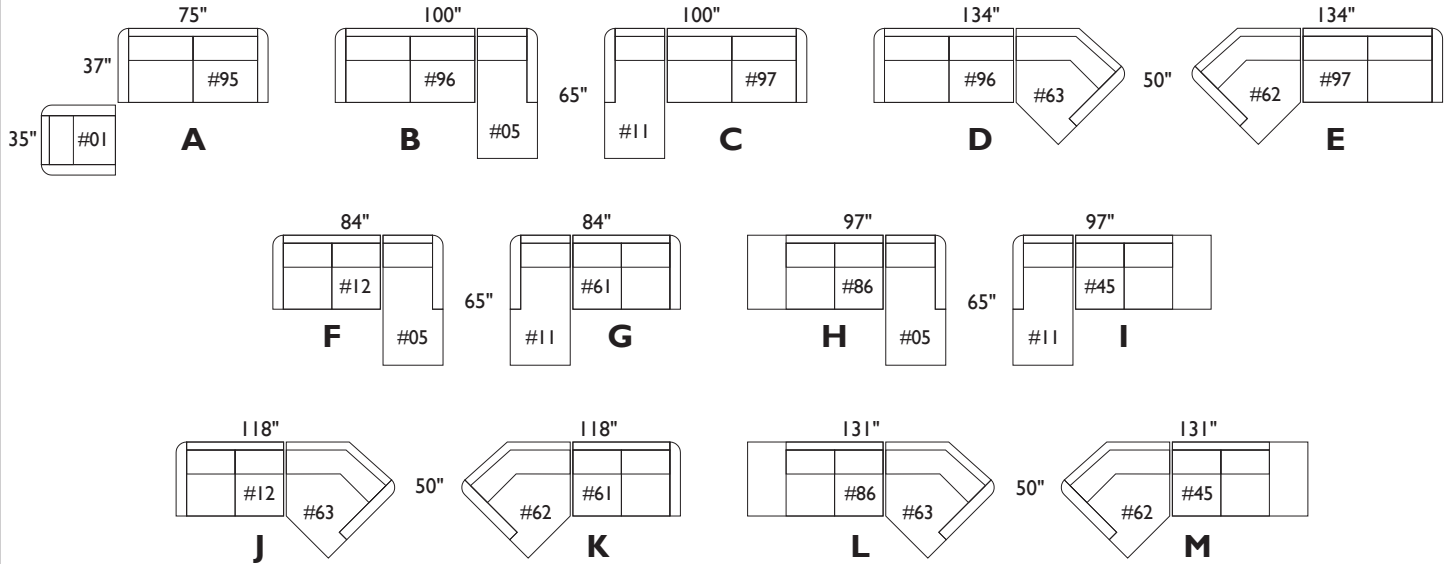

camelot collection

camelot apartment sofa and arm chair: 75" w x 37" d x 33" h (sofa), 35" w x 37" d x 33" h (arm chair), shown with metal leg

**** PLEASE NOTE:** The Camelot Collection has some pieces that are over-size.
Be sure to check room + home access dimensions before special ordering. **

Finish Options: Available in over 75 Leathers or 300 fabrics. Taper Chromed Steel or Wood Leg available in 11 different finishes.

camelot collection

group I: sectional configurations

group II: sectional configurations

camelot laf apt. sofa w/ bumper: 89"w x 37"d x 33"h

group III: sectional configurations

SEE YOUR DESIGN CONSULTANT FOR MANUFACTURER SPECIAL PRICING ON ALL OF THESE SECTIONAL CONFIGURATIONS.

Scale: 1/8"=1'