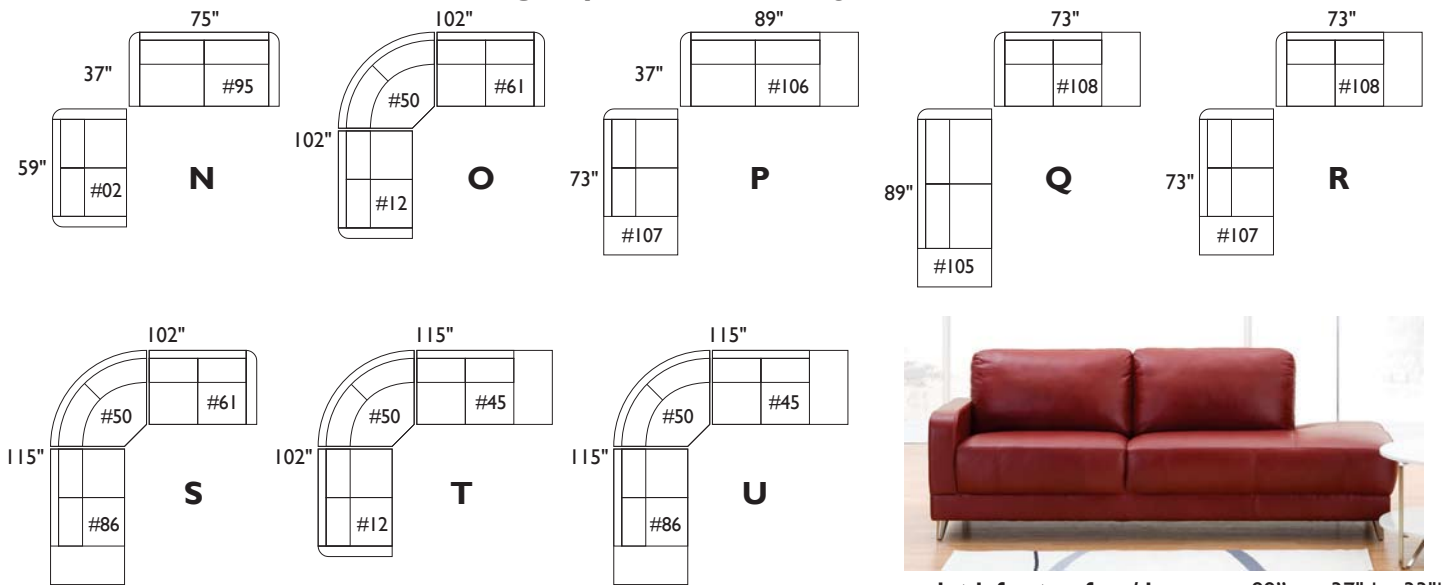

camelot collection

camelot apartment sofa and arm chair: 75" w x 37" d x 33" h (sofa), 35" w x 37" d x 33" h (arm chair), shown with metal leg

**** PLEASE NOTE:** The Camelot Collection has some pieces that are over-size.
Be sure to check room + home access dimensions before special ordering. **

camelot laf apt. sofa w/ bumper: 89"w x 37"d x 33"h

group III: sectional configurations

SEE YOUR DESIGN CONSULTANT FOR MANUFACTURER SPECIAL PRICING ON ALL OF THESE SECTIONAL CONFIGURATIONS.

Scale: 1/8"=1'