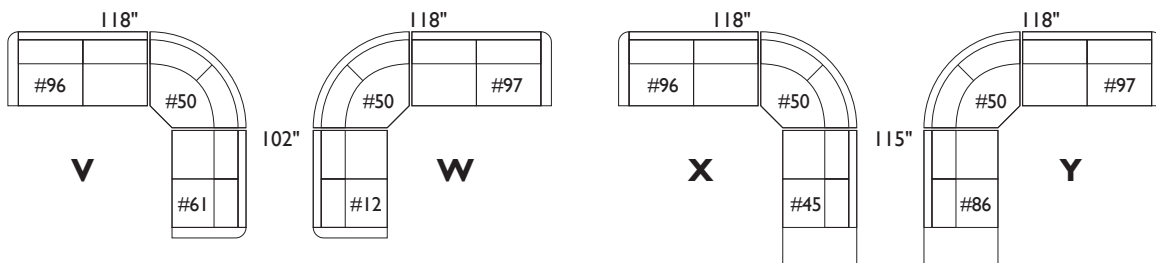

camelot collection

camelot apartment sofa and arm chair: 75" w x 37" d x 33" h (sofa), 35" w x 37" d x 33" h (arm chair), shown with metal leg

**** PLEASE NOTE:** The Camelot Collection has some pieces that are over-size.
Be sure to check room + home access dimensions before special ordering. **

camelot laf apt. sofa w/ bumper: 89"w x 37"d x 33"h

group III: sectional configurations

SEE YOUR DESIGN CONSULTANT FOR MANUFACTURER SPECIAL PRICING ON ALL OF THESE SECTIONAL CONFIGURATIONS.

Scale: 1/8"=1'