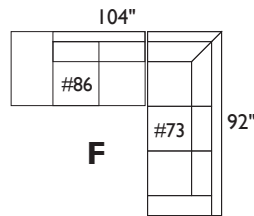

carlo collection

carlo sectional: 116" w x 83" d x 34" h, laf sofa + rf loveseat with bumper

**** PLEASE NOTE:** The Carlo Collection has some pieces that are over-size. Be sure to check room + home access dimensions before special ordering. **

carlo collection

sample sectional configurations

Scale: 1/8"=1'