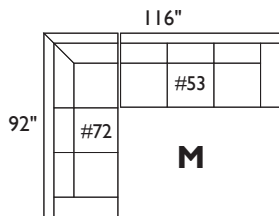

carlo collection

carlo sectional: 116" w x 83" d x 34" h, laf sofa + rf loveseat with bumper

**** PLEASE NOTE:** The Carlo Collection has some pieces that are over-size. Be sure to check room + home access dimensions before special ordering. **

carlo collection

sample sectional configurations

Scale: 1/8"=1'