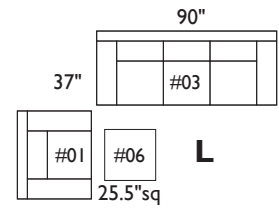

carlo collection

carlo sectional: 116" w x 83" d x 34" h, laf sofa + rf loveseat with bumper

**** PLEASE NOTE:** The Carlo Collection has some pieces that are over-size. Be sure to check room + home access dimensions before special ordering. **

carlo collection

sample sectional configurations

Scale: 1/8"=1'