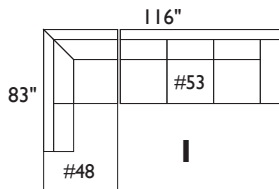

carlo collection

carlo sectional: 116" w x 83" d x 34" h, laf sofa + rf loveseat with bumper

**** PLEASE NOTE:** The Carlo Collection has some pieces that are over-size. Be sure to check room + home access dimensions before special ordering. **

carlo collection

sample sectional configurations

Scale: 1/8"=1'