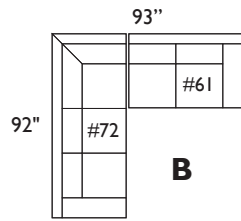

carlo collection

carlo sectional: 116" w x 83" d x 34" h, laf sofa + rf loveseat with bumper

**** PLEASE NOTE:** The Carlo Collection has some pieces that are over-size. Be sure to check room + home access dimensions before special ordering. **

carlo collection

sample sectional configurations

Scale: 1/8"=1'