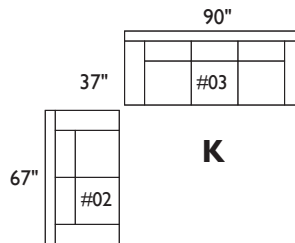

carlo collection

carlo sectional: 116" w x 83" d x 34" h, laf sofa + rf loveseat with bumper

**** PLEASE NOTE:** The Carlo Collection has some pieces that are over-size. Be sure to check room + home access dimensions before special ordering. **

carlo collection

sample sectional configurations

Scale: 1/8"=1'