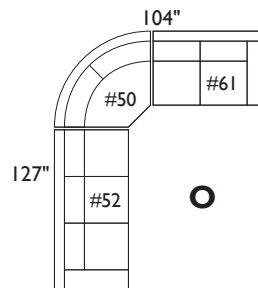

carlo collection

carlo sectional: 116" w x 83" d x 34" h, laf sofa + rf loveseat with bumper

**** PLEASE NOTE:** The Carlo Collection has some pieces that are over-size. Be sure to check room + home access dimensions before special ordering. **

carlo collection

sample sectional configurations

Scale: 1/8"=1'