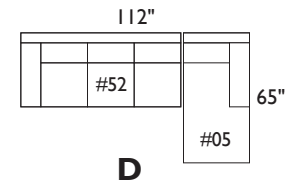

carlo collection

carlo sectional: 116" w x 83" d x 34" h, laf sofa + rf loveseat with bumper

**** PLEASE NOTE:** The Carlo Collection has some pieces that are over-size. Be sure to check room + home access dimensions before special ordering. **

carlo collection

sample sectional configurations

Scale: 1/8"=1'