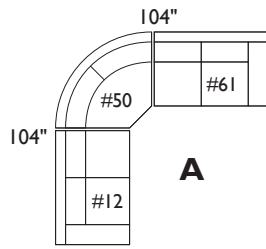

carlo collection

carlo sectional: 116" w x 83" d x 34" h, laf sofa + rf loveseat with bumper

**** PLEASE NOTE:** The Carlo Collection has some pieces that are over-size. Be sure to check room + home access dimensions before special ordering. **

carlo collection

sample sectional configurations

Scale: 1/8"=1'