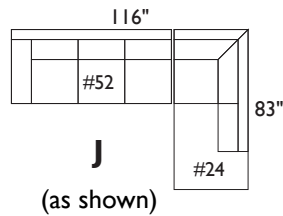

carlo collection

carlo sectional: 116" w x 83" d x 34" h, laf sofa + rf loveseat with bumper

**** PLEASE NOTE:** The Carlo Collection has some pieces that are over-size. Be sure to check room + home access dimensions before special ordering. **

carlo collection

sample sectional configurations

Scale: 1/8"=1'