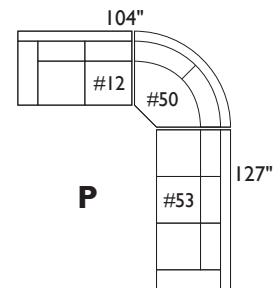

carlo collection

carlo sectional: 116" w x 83" d x 34" h, laf sofa + rf loveseat with bumper

**** PLEASE NOTE:** The Carlo Collection has some pieces that are over-size. Be sure to check room + home access dimensions before special ordering. **

carlo collection

sample sectional configurations

Scale: 1/8"=1'