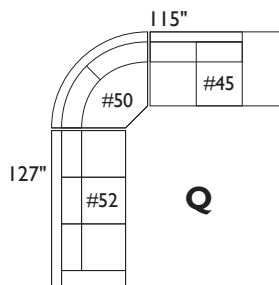

carlo collection

carlo sectional: 116" w x 83" d x 34" h, laf sofa + rf loveseat with bumper

**** PLEASE NOTE:** The Carlo Collection has some pieces that are over-size. Be sure to check room + home access dimensions before special ordering. **

carlo collection

sample sectional configurations

Scale: 1/8"=1'