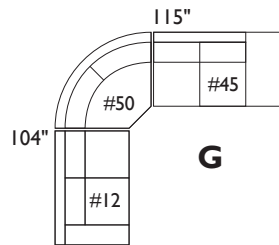

carlo collection

carlo sectional: 116" w x 83" d x 34" h, laf sofa + rf loveseat with bumper

**** PLEASE NOTE:** The Carlo Collection has some pieces that are over-size. Be sure to check room + home access dimensions before special ordering. **

carlo collection

sample sectional configurations

Scale: 1/8"=1'