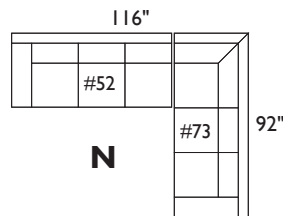

carlo collection

carlo sectional: 116" w x 83" d x 34" h, laf sofa + rf loveseat with bumper

**** PLEASE NOTE:** The Carlo Collection has some pieces that are over-size. Be sure to check room + home access dimensions before special ordering. **

carlo collection

sample sectional configurations

Scale: 1/8"=1'