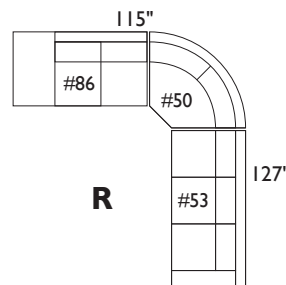

carlo collection

carlo sectional: 116" w x 83" d x 34" h, laf sofa + rf loveseat with bumper

**** PLEASE NOTE:** The Carlo Collection has some pieces that are over-size. Be sure to check room + home access dimensions before special ordering. **

carlo collection

sample sectional configurations

Scale: 1/8"=1'