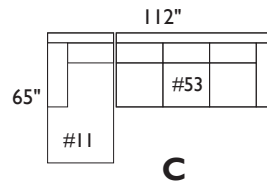

carlo collection

carlo sectional: 116" w x 83" d x 34" h, laf sofa + rf loveseat with bumper

**** PLEASE NOTE:** The Carlo Collection has some pieces that are over-size. Be sure to check room + home access dimensions before special ordering. **

carlo collection

sample sectional configurations

Scale: 1/8"=1'