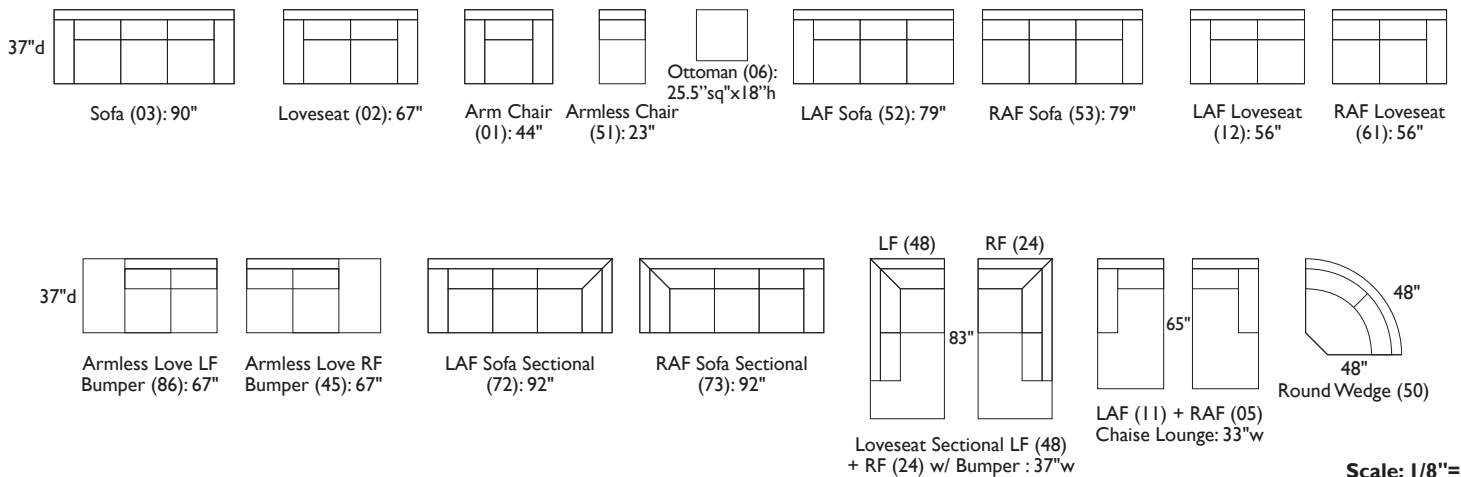

carlo collection

carlo sectional: 116" w x 83" d x 34" h, laf sofa + rf loveseat with bumper

**** PLEASE NOTE:** The Carlo Collection has some pieces that are over-size. Be sure to check room + home access dimensions before special ordering. **

carlo collection

sample sectional configurations

Scale: 1/8"=1'