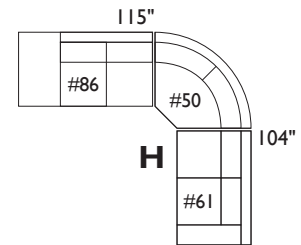

carlo collection

carlo sectional: 116" w x 83" d x 34" h, laf sofa + rf loveseat with bumper

**** PLEASE NOTE:** The Carlo Collection has some pieces that are over-size. Be sure to check room + home access dimensions before special ordering. **

carlo collection

sample sectional configurations

Scale: 1/8"=1'