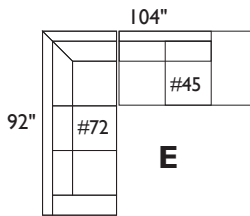

carlo collection

carlo sectional: 116" w x 83" d x 34" h, laf sofa + rf loveseat with bumper

**** PLEASE NOTE:** The Carlo Collection has some pieces that are over-size. Be sure to check room + home access dimensions before special ordering. **

carlo collection

sample sectional configurations

Scale: 1/8"=1'