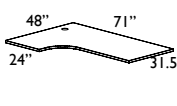

71 x 1 x 24
Cherry/Maple
\$829
4/180/61 T
Desk top.

71 x 29 x 34
Cherry/Maple
\$1,429 (\$25)
4/180/86
Desk with a full modesty panel.

71 x 29 x 34
Cherry/Maple
\$1,409 (\$25)
4/180/86 LR
Reversible desk with a full and a reversible 1/4-panel.

71 x 1 x 34
Cherry/Maple
\$919
4/180/86 T
Desk top.

Executive Desks

Crescent Desks

48" 71" 24" 31.5"
71 x 29 x 48 / 31.5
Cherry/Maple
\$1,619 (\$25)
4/122/180 L
Crescent desk with wireport left.

48" 71" 24" 31.5"
71 x 1 x 48 / 31.5
Cherry/Maple
\$1,079
4/122/180 LT
Crescent top with wireport left.