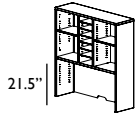

33 x 1 x 12
Cherry/Maple

$89
A/84/31

Extra Shelf for H/90/130

19 x 79 x 14
Cherry/Maple

$719 ($25)
B/50/200/35

High bookcase w. one fixed shelf & four adj. shelves.

16.5 x 1 x 12
Cherry/Maple

$79
A/42/31

Extra Shelf for B/50/200/35

48" wide

48 x 50 x 14
Cherry/Maple

$1,099 ($25)
H/122/130

Hutch with one fixed shelf and eight adj. shelves.