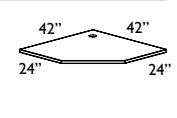

42" 42" 24" 24"
42 x 1 x 42
Cherry/Maple
$759
4/10/10 T
Corner top only, 24" left and right.