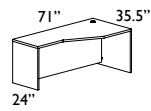

34" 71 x 1 x 44.5
Cherry/Maple
\$1,209
4/180/113 T
Curved desk top.

71" wide

71" wide

35.5" 71" 24"
71 x 29 x 35.5 / 24
Cherry/Maple
\$1,439 (\$25)
4/90/180 L
Crescent desk with wireport left.

35.5" 71" 24"
71 x 1 x 35.5 / 24
Cherry/Maple
\$759
4/90/180 LT
Crescent top with wireport left.