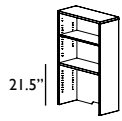

omega office | maple + cherry stain only

Hutch+Bookcase Doors

High Hutches

Hutch Inserts

Extra Shelves

Bookcases

Extra Shelves

35.5" wide

35.5 x 50 x 14
Cherry/Maple

$919 ($25)
H/90/130

Hutch with one fixed shelf and one adj. shelf.

Maximum recommended load capacity for all adjustable bookcase and hutch shelves: 90 lbs. (evenly distributed).

33 x 27 x 1
Cherry/Maple

$559
A/2140