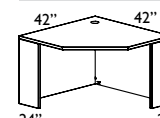

Corner Desks

42" 42" 24" 24"
42 x 29 x 42
Cherry/Maple
$1,319 ($25)
4/10/10
Corner desk, 24" left and right.