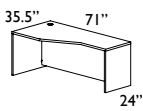

35.5" 71" 24"
71 x 29 x 35.5 / 24
Cherry/Maple
$1,439 ($25)
4/90/180 L
Crescent desk with wireport left.