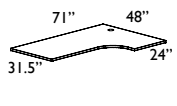

71 x 1 x 34
Cherry/Maple
\$919
4/180/86 T
Desk top.

Executive Desks

Crescent Desks

48" 71" 24" 31.5"
71 x 29 x 48 / 31.5
Cherry/Maple
\$1,619 (\$25)
4/122/180 L
Crescent desk with wireport left.

48" 71" 24" 31.5"
71 x 1 x 48 / 31.5
Cherry/Maple
\$1,079
4/122/180 LT
Crescent top with wireport left.

71" 48" 31.5" 24"
71 x 29 x 31.5 / 48
Cherry/Maple
\$1,619 (\$25)
4/180/122 R
Crescent desk with wireport right.

71" 48" 31.5" 24"
71 x 1 x 31.5 / 48
Cherry/Maple
\$1,079
4/180/122 RT
Crescent top with wireport right.