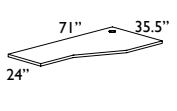

71" 35.5" 24"
71 x 1 x 24 / 35.5
Cherry/Maple
$759
3/180/90 RT
Crescent top with wireport right.