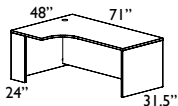

71 x 29 x 24
Cherry/Maple
\$1,279 (\$25)
4/180/61 LR
Reversible desk with a full and a reversible 1/4-panel.

Not freestanding
71 x 29 x 24
Cherry/Maple
\$1,279 (\$25)
4/180/61 B
Bridge with two 1/4-panels.

71 x 1 x 24
Cherry/Maple
\$829
4/180/61 T
Desk top.

71 x 29 x 34
Cherry/Maple
\$1,429 (\$25)
4/180/86
Desk with a full modesty panel.

71 x 29 x 34
Cherry/Maple
\$1,409 (\$25)
4/180/86 LR
Reversible desk with a full and a reversible 1/4-panel.

71 x 1 x 34
Cherry/Maple
\$919
4/180/86 T
Desk top.

Executive Desks

Crescent Desks

48" 71" 24" 31.5"
71 x 29 x 48 / 31.5
Cherry/Maple
\$1,619 (\$25)
4/122/180 L
Crescent desk with wireport left.

48" 71" 24" 31.5"
71 x 1 x 48 / 31.5
Cherry/Maple
\$1,079
4/122/180 LT
Crescent top with wireport left.