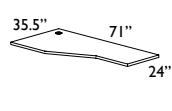

35.5" 71" 24"
71 x 1 x 35.5 / 24
Cherry/Maple
$759
4/90/180 LT
Crescent top with wireport left.