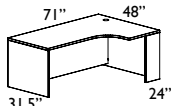

71 x 1 x 34
Cherry/Maple
\$919
4/180/86 T
Desk top.

Executive Desks

Crescent Desks

48" 71" 24" 31.5"
71 x 29 x 48 / 31.5
Cherry/Maple
\$1,619 (\$25)
4/122/180 L
Crescent desk with wireport left.

48" 71" 24" 31.5"
71 x 1 x 48 / 31.5
Cherry/Maple
\$1,079
4/122/180 LT
Crescent top with wireport left.