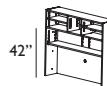

\$69

No. A/57/32 Narrow Shelf for TV Hutch 870

Maximum weight for TV Back Panels: 220 lbs. | Maximum weight for TV Consoles: 250 lbs.

With Clear Glass Doors

63" x 30" x 19"
Teak

\$1,799

No. 765 TV Cabinet (Matches 86" High Bookcases)