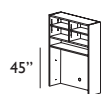

45" 48" x 65" x 14"
Teak

$1,099 ($25)

No. 870 TV Hutch for No. 873 TV Cabinet

With adjustable Back Panel for Flat Screen or Conventional TV.