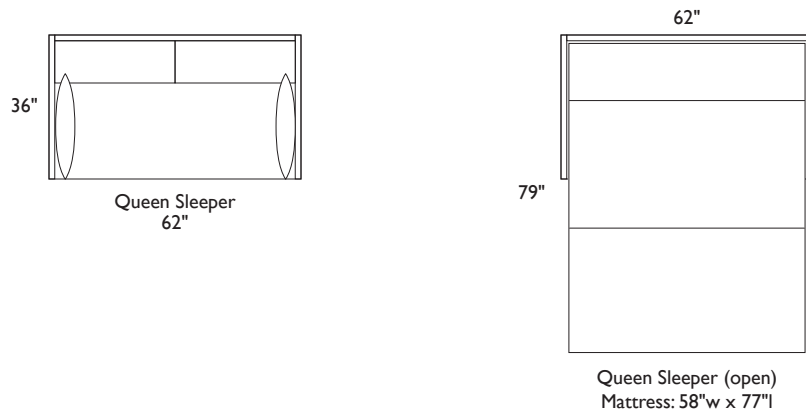

tonley queen sleeper

tonley queen sleeper: 62"w x 36"d x 31"h

Scale: 1/4"=1'

The **Tonley Queen Sleeper** is the perfect solution for your guest bedroom, den or home office. Its compact size and clever opening mechanism will have your guests sleeping in comfort--you sleep where you sit. The wood frame is available in multiple wood finishes and the upholstery can be custom-covered in multiple fabric or leather options. Made in Canada.