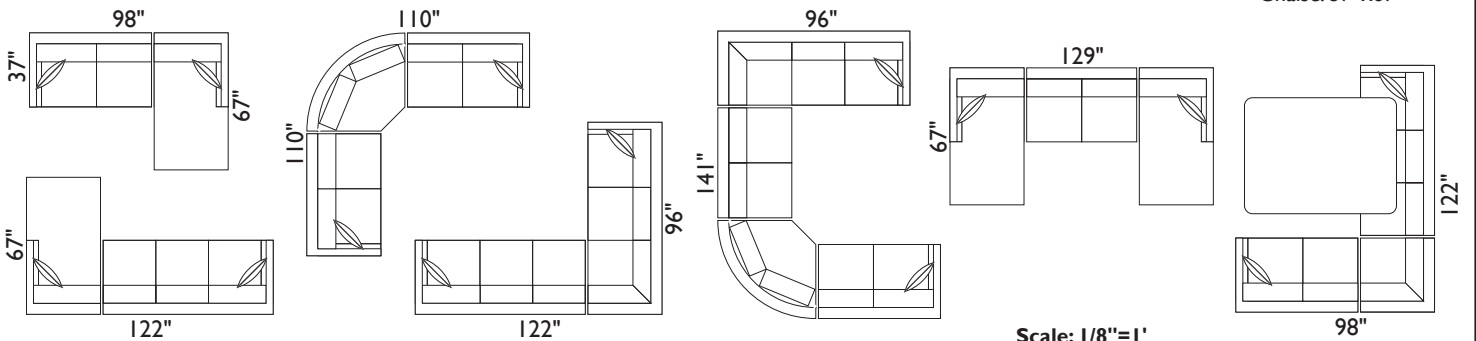

athens sofa collection

athens sectional: 98"w x 37"d x 35"h, shown in fabric w/ wood leg

athens laf loveseat (rear view): 61"w x 37"d x 35"h w/ sewn-tufting detail

sample sectional configurations

The very elegant **Athens Sofa Collection** provides relaxed comfort and sophisticated styling for your formal living or family room. Sewn-tufted detailing on the arms and back allows the **Athens** to be floated in your room for maximum effect. The hardwood frame and Dacron-wrapped seat cushions are available "by the inch" for maximum customization. Made in USA.