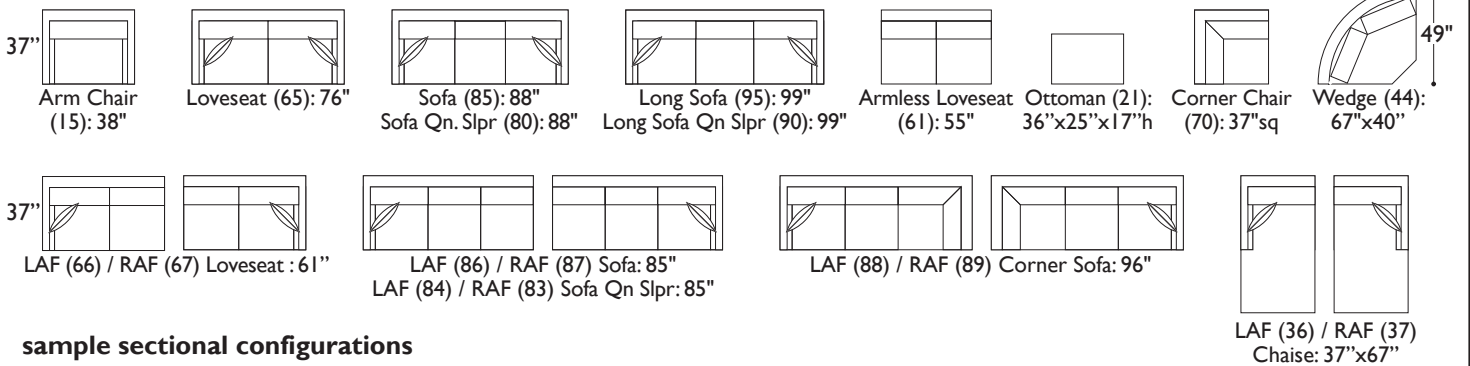

athens sofa collection

athens sectional: 98"w x 37"d x 35"h, shown in fabric w/ wood leg

athens laf loveseat (rear view): 61"w x 37"d x 35"h w/ sewn-tufting detail

sample sectional configurations

The very elegant **Athens Sofa Collection** provides relaxed comfort and sophisticated styling for your formal living or family room. Sewn-tufted detailing on the arms and back allows the **Athens** to be floated in your room for maximum effect. The hardwood frame and Dacron-wrapped seat cushions are available "by the inch" for maximum customization. Made in USA.