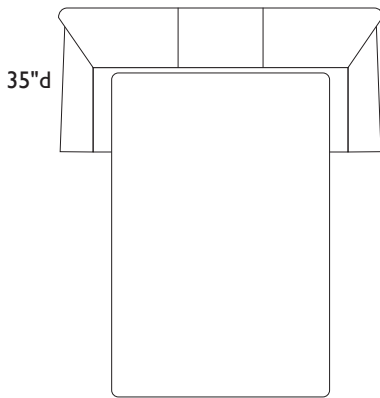

# cocoa sofa collection

**cocoa sofa:** shown in Royal Cocoa leather, 81" w x 35" d x 31" h

Sofa (30): 81" w

Loveseat (20): 59" w

Arm Chair (10): 37" w

Recliner Chair (16)  
38" w x 35" d x 37" h

Full Sleeper (35): 81" w

**cocoa arm chair:** shown in Royal Cocoa leather,  
37" w x 35" d x 31" h

Scale: 1/4"=1'

The elegant details of the **Cocoa Sofa Collection** is what makes it one of our favorites. The tight backrests. The flared arms. The gently rounded forms and the tapered solid wood legs. **Cocoa** is inspired by '40s-era design, but we've updated it for modern living by tailoring it in family-friendly, glossy brown Royal leather. The **Cocoa** mixes beautifully with classic or modern furnishings. Made in Canada.