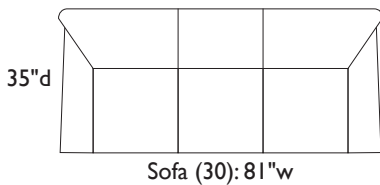

# cocoa sofa collection

**cocoa sofa:** shown in Royal Cocoa leather, 81" w x 35" d x 31" h

Sofa (30): 81" w

Loveseat (20): 59" w

Arm Chair (10): 37" w

Recliner Chair (16)  
38" w x 35" d x 37" h

Full Sleeper (35): 81" w

**cocoa arm chair:** shown in Royal Cocoa leather,  
37" w x 35" d x 31" h

Scale: 1/4"=1'

The elegant details of the **Cocoa Sofa Collection** is what makes it one of our favorites. The tight backrests. The flared arms. The gently rounded forms and the tapered solid wood legs. **Cocoa** is inspired by '40s-era design, but we've updated it for modern living by tailoring it in family-friendly, glossy brown Royal leather. The **Cocoa** mixes beautifully with classic or modern furnishings. Made in Canada.