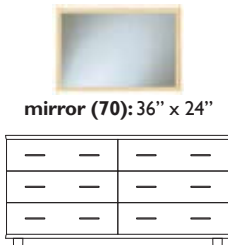

patrick bedroom collection

patrick bedroom collection:
night stand, queen bed (700QL) + narrow high chest, shown in espresso

patrick queen bed (701QL): maple, w/ hole design in headboard

- twin bed:** 44" w x 83" d x 38" h
- full bed:** 59" w x 83" d x 38" h
- queen bed:** 65" w x 88" d x 38" h
- king bed:** 83" w x 88" d x 38" h
- california king bed:** 77" w x 92" d x 38" h

patrick night stand:
maple

patrick double dresser:
maple

patrick narrow high chest: maple

patrick armoire:
maple

Armoire comes w/ 2 adjustable shelves.

night stand (710):
20" w x 18" d x 20" h

single dresser (743):
40" w x 20" d x 29.5" h

mirror (70): 36" x 24"

double dresser (765):
65" w x 20" d x 29.5" h

narrow high chest (720): 20" w x 20" d x 53" h

high chest (746):
40" w x 20" d x 53" h

armoire (740):
40" w x 20" d x 53" h

Our **Patrick Bedroom Collection** is a modern bedroom that meets the desire for refinement, great quality and value. The low-height and clean lines are inspired by Japanese minimalism. All dressers feature a silver curving handle design and rounded tapered feet. The platform bed is available in Single (Twin), Full, Queen, King and California King--also available with storage base. Multiple leg options available. Made in Canada.
Finish Options: Natural Cherry, Antique Cherry, Black, Maple, Espresso and Java.