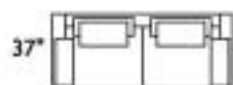

metropolis sofa collection

metropolis loveseat + bench ottoman: 79"w x 37"d x 38"h

metropolis sofa

metropolis loveseat + bench ottoman

metropolis chair + chair base

Sofa (03)
91"Loveseat (02)
79"Chair (01)
46"Sofa Base (123)
91"Loveseat Base (122)
79"Chair Base (121)
46"Bench Ottoman (115)
79"w x 31"d x 17"hExtra Back Rest (133)
31"w x 13"dExtra Arm Rest (126)
9"dia x 21"

Scale: 1/8"=1'

The clean, architectural lines of our **Metropolis Sofa Collection** makes it a sculptural statement for your living room. The removable, articulating back rests provides ergonomic comfort and great flexibility. Turn it around to create a chaise or remove it and the sofa base becomes a day bed or sleep sofa. Pull up the Bench Ottoman to create a double bed for extra guests. Made in Canada.