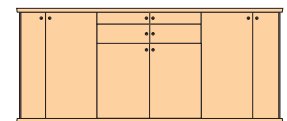

# wave dining collection

**wave dining table, chair, sideboard + vitrine:** shown in wenge

**wave cabinet (502):** maple, 32" w x 18" d x 34" h

**wave vitrine (502+512):** maple, 32" w x 18" d x 81" h

**wave sideboard (504):** maple, 63" w x 18" d x 34" h

**wave sideboard + hutch (504+514):** maple, 63" w x 18" d x 81" h

**wave dining table + wide sideboard:** rosewood

**wave dining chair:** 18" w x 22" d x 37.5" h

**wave dining table:** wenge, shown in 3 positions, 39.5" w x 69" l, opens to 100" l x 29.5" h

**wave wide sideboard (506):** 81" w x 18" d x 34" h

Our **Wave Dining Collection** draws its inspiration from the seafaring heritage of Denmark--from the sinuous curved-front sideboards to the hull shape of the dining table top. The sideboard is available in three widths: 32", 63" and 81" and the hutch is available in 32" and 63" wide. All sideboards feature felt-lined drawers. The dining table expands to seat up to 12 of your guests with a patented butterfly leaf. Made in Denmark. **Finish Options:** Available in multiple finishes--see your Design Consultant for details. Wide Sideboard not available in Wenge.