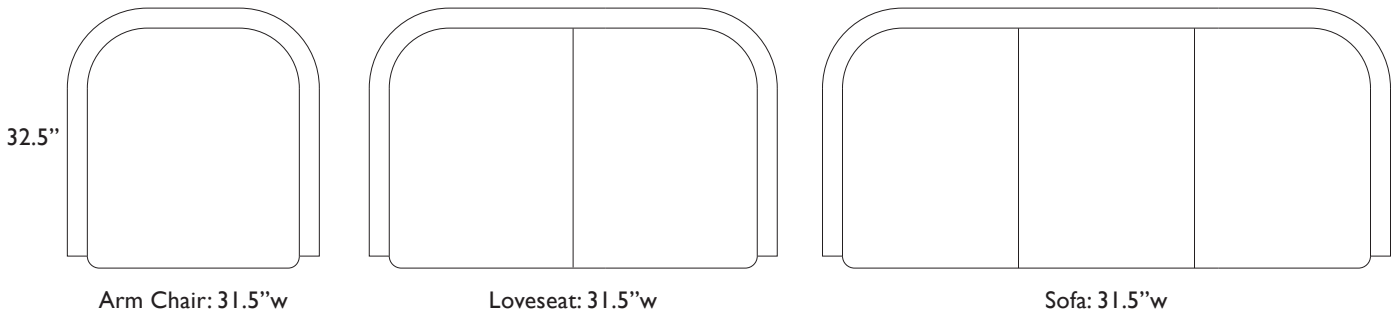

# noris sofa collection

**noris loveseat:** shown in natura fabric with natural cherry frame, 51”w x 32.5”d x 32”h

Scale: 1/2"=1'

The small scale of our **Noris Sofa Collection** from Germany proves that you do not have to compromise on style. The elegant, neat proportions make it ideal for more intimate spaces and compact living. The **Noris** is framed by a beautifully-sculpted solid wood edge. Choose between a Sofa, Loveseat and Arm Chair...all standard with firm European seating comfort. Made in Germany.