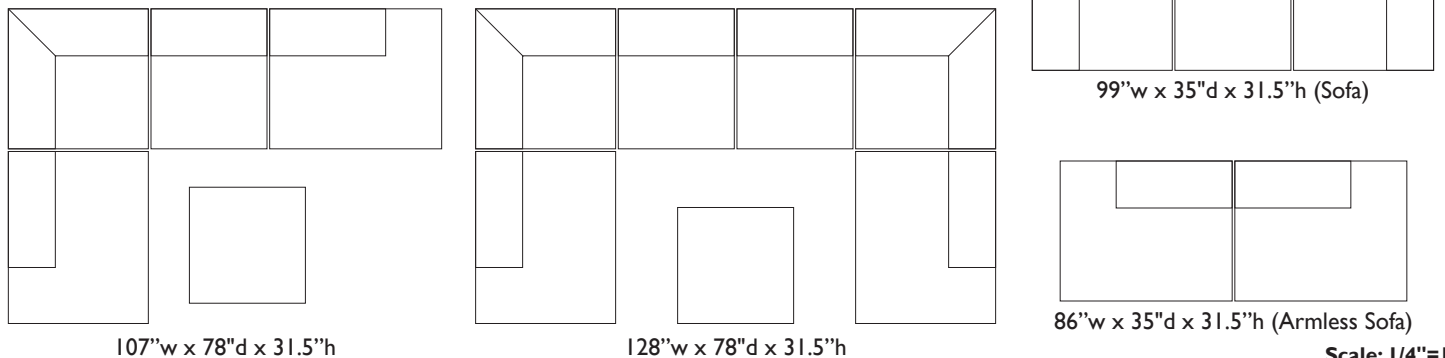

juniper sectional collection

juniper sectional: 107"w x 78"d x 31.5"h, shown in fabric

sample sectional configurations

The compact scale of our **Juniper Sectional Collection** is perfect for space-conscious homes. The low profile and clean lines create the ultimate family room sectional. Each piece has concealed non-skid rubber feet so your sectional won't slide around on your carpet or hardwood floors. The corner-blocked hardwood frame and tight seat cushions offer superior quality and comfort. Multiple configurations possible. Made in USA.