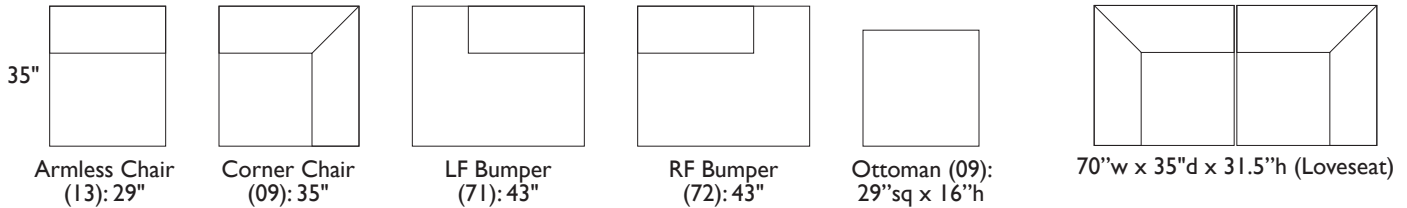

juniper sectional collection

juniper sectional: 107"w x 78"d x 31.5"h, shown in fabric

sample sectional configurations

The compact scale of our **Juniper Sectional Collection** is perfect for space-conscious homes. The low profile and clean lines create the ultimate family room sectional. Each piece has concealed non-skid rubber feet so your sectional won't slide around on your carpet or hardwood floors. The corner-blocked hardwood frame and tight seat cushions offer superior quality and comfort. Multiple configurations possible. Made in USA.